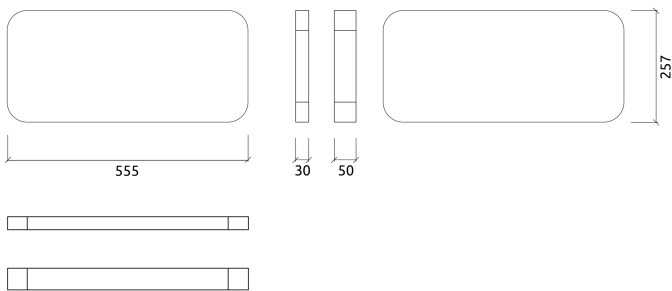

Technical Information

Features

Type:
Absorber

Absorption range: 315 Hz to 8000 Hz

Acoustic Class: B | (α_w) = 0,80

Available fire rates:
FG | Furniture Grade

Material:
- Acoustic fabric
- Calibrated cell acoustic foam

Dimensions:

FG - SF | 555x257x30mm | 0.16 Kg